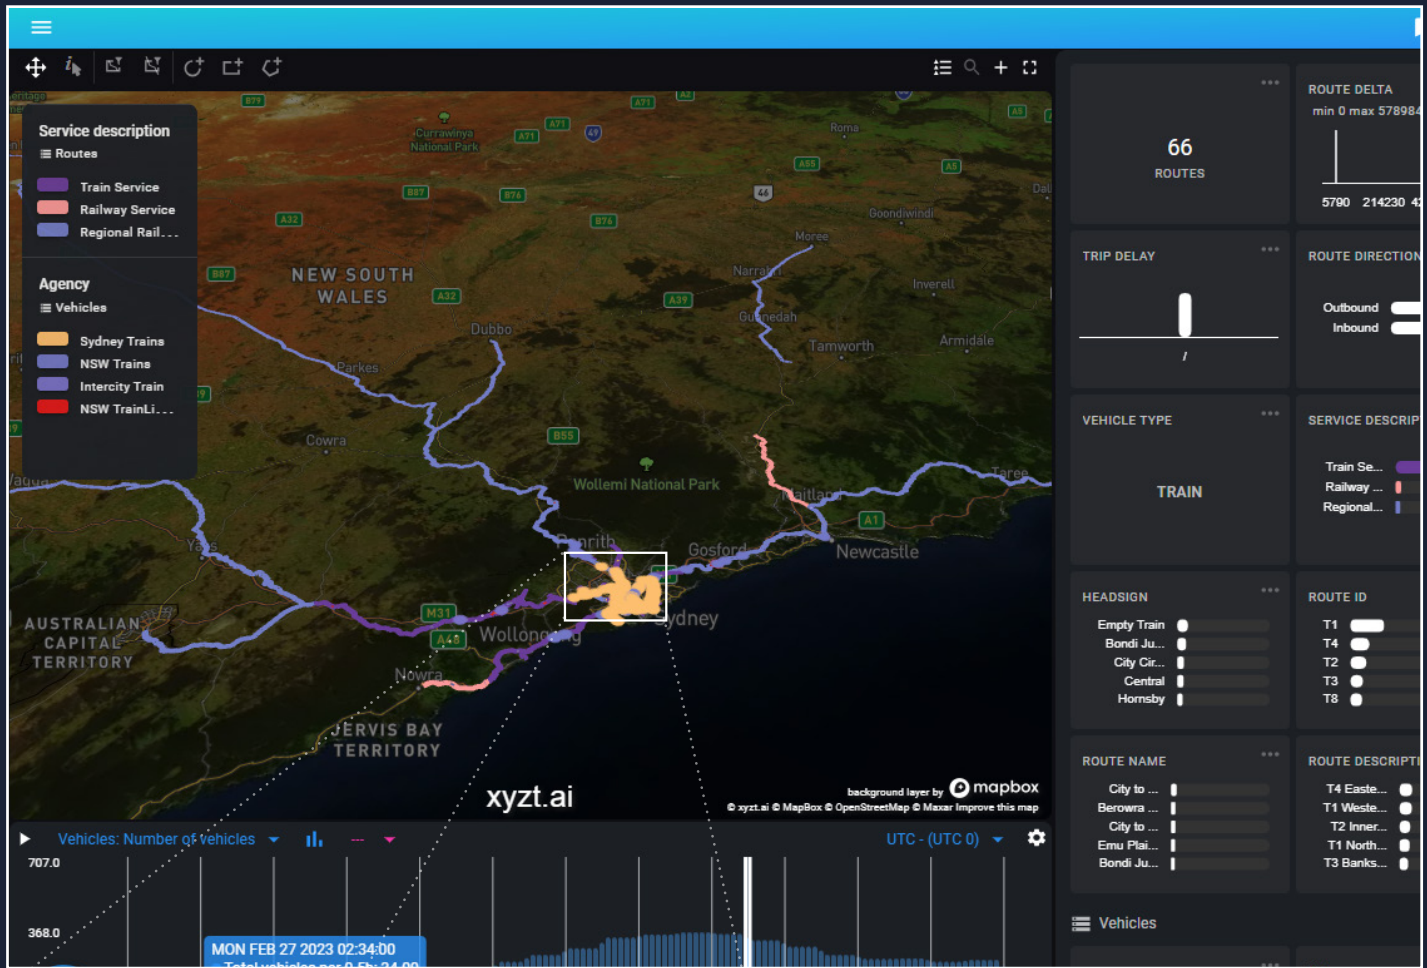

Display

xyzt.ai

location analytics at scale

Geospatial analytics for large volumes of geospatial IoT and GPS tracking data.

Differentiators

Scales to billions of records.

Quickly build and share dashboards to communicate your insights.

AVIONICS

NAVAL SYSTEMS

LAND

EW/RADAR/SONAR

SPACE

CYBER SECURITY

RAIL MONITORING
& CONTROLS

MEDICAL DEVICES