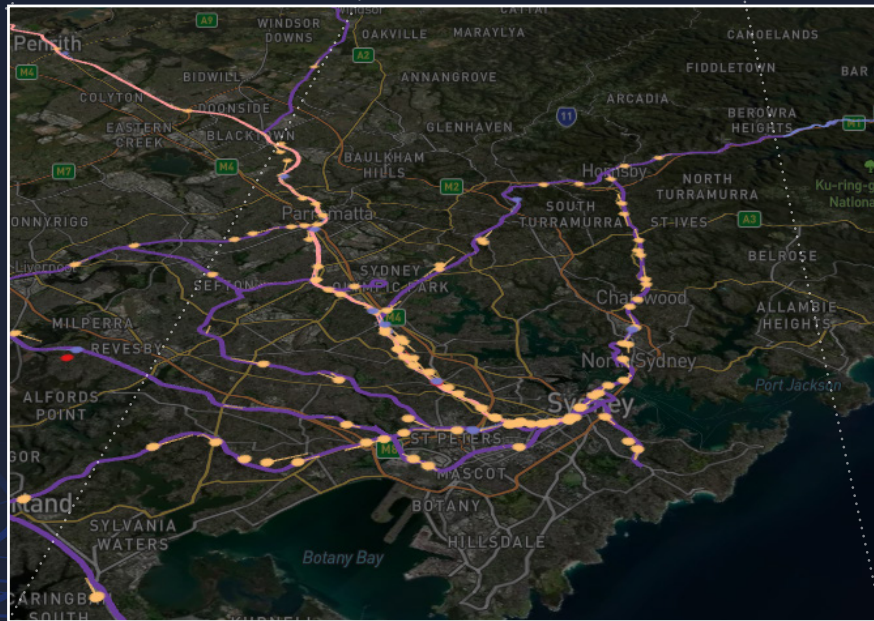

Display

xyzt.ai

location analytics at scale

Geospatial analytics for large volumes of geospatial IoT and GPS tracking data.

Differentiators

Scales to billions of records.

Quickly build and share dashboards to communicate your insights.